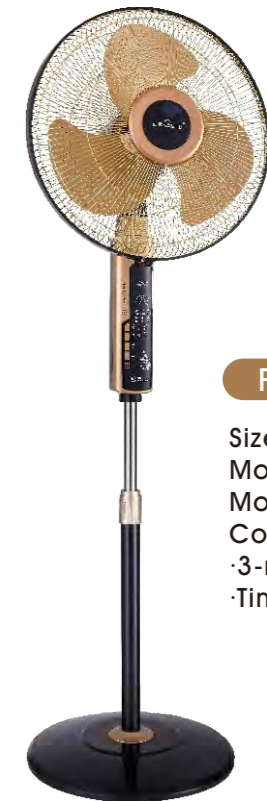

FS-45B B21
 Size: 18"
 Motor: 100% copper
 Model: remote
 Colour: silver
 • 3-range Speed Options
 • Timer Setting 7.5 hours

FS-40 A1E
 Size: 16"/ 18"
 Motor: 100% copper
 Model: mechanical
 Colour: black
 • 3-range Speed Options

FS-30(35) A1
 Size: 12"/14"
 Motor: 100% copper
 Model: mechanical
 Colour: white
 • 3-range Speed Options

FS-30 A5
 Size: 12"
 Motor: 100% copper
 Model: mechanical
 Colour: blue / pink / green
 • 3-range Speed Options

FS-40 A2
 Size: 16"
 Motor: 100% copper
 Model: mechanical
 Colour: blue / golden
 • 3-range Speed Options

FS-40 A7
 Size: 16"
 Motor: 100% copper
 Model: mechanical
 Colour: blue
 • 3-range Speed Options