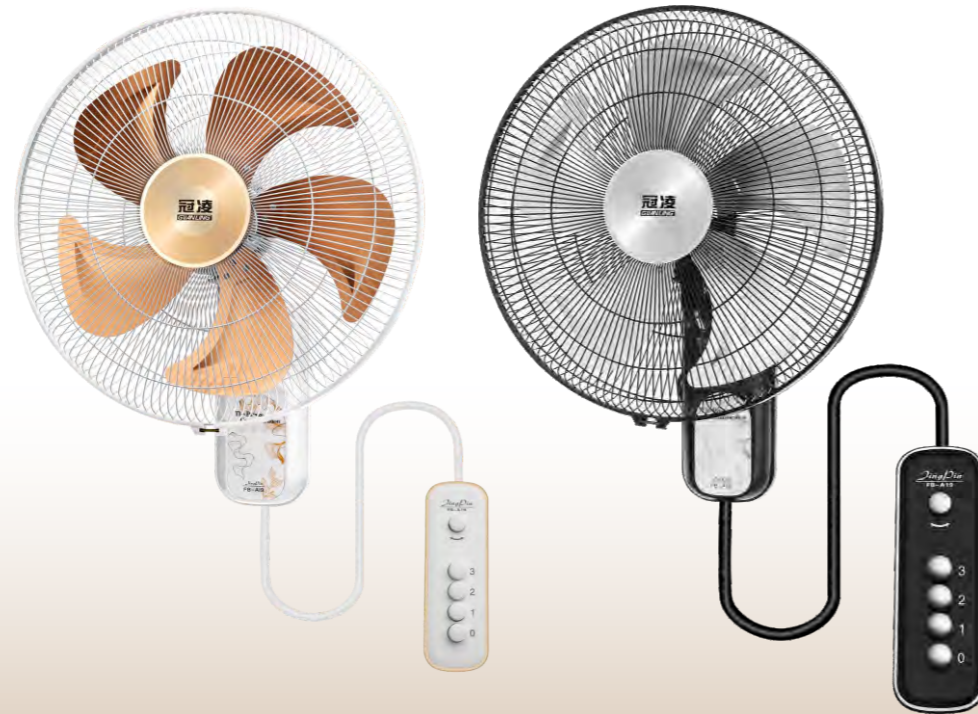

Size: 18"
Motor: 100% copper
Blade: iron
Colour: black / white
• Mechanical Control
• 3-range Speed Options

FB-45 A1

Size: 18"
Motor: 100% copper
Blade: iron
Colour: black
Mechanical Control
• Pull Cord Switch
• 3-range Speed Options
Remote Control
• Timer Settings 9 Hours
• 3-range Speed Options