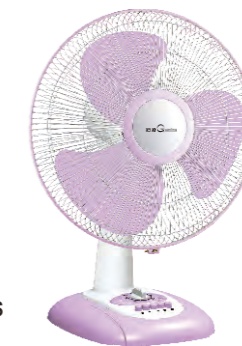

FT-40 A11

Size: 16"
Motor: 100% copper
Blade: iron / plastic
Colour: blue
· 3-range Speed Options
· Timer Setting 60 Mininutes